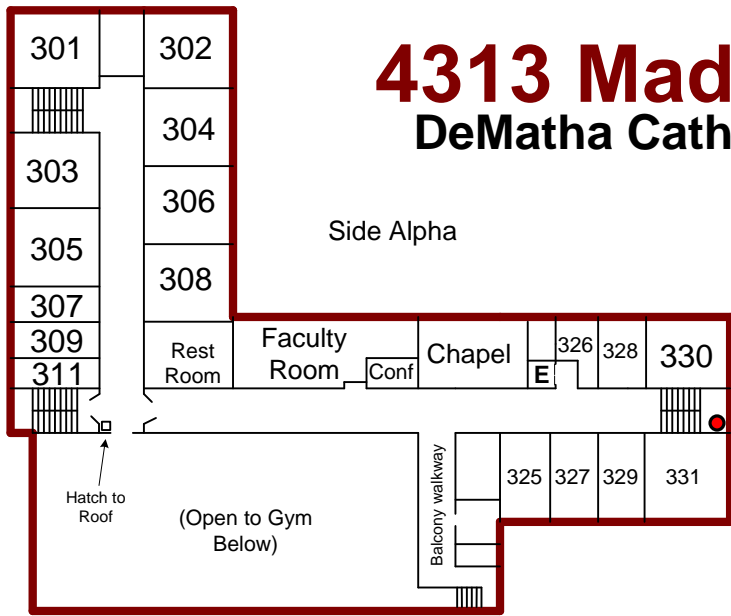

4313 Madison Street

DeMatha Catholic High School

3rd / Top Floor

2nd / Main Floor
(½ Story Above Grade on Side Alpha)

1st / Bottom Floor
(½ Story Below Grade on Side Alpha)